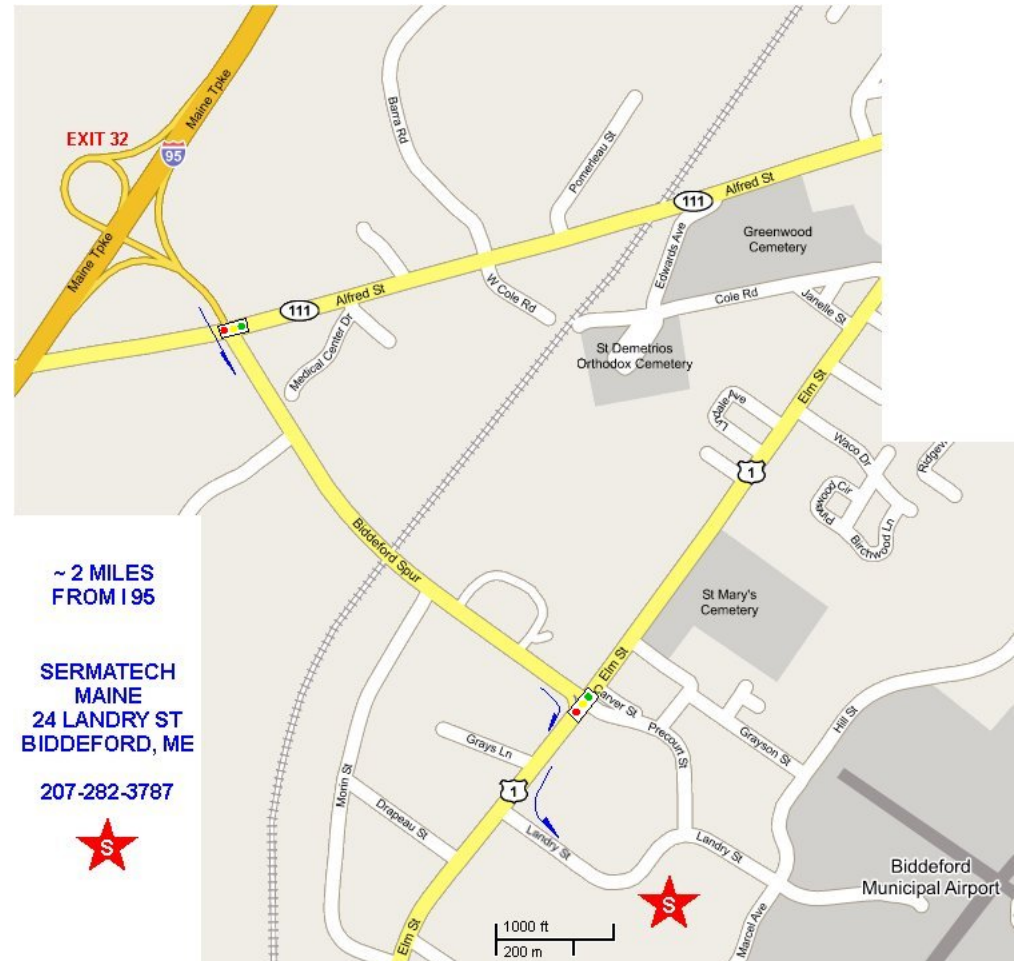

DIRECTIONS TO:
SERMATECH MAINE FROM ALL POINTS SOUTH
 24 LANDRY STREET BIDDEFORD, ME 04005
 207-282-3787

INTERSTATE 95 MAINE'S ONLY HIGHWAY. WHEN YOU CROSS THE BIG GREEN PISCATAQUA RIVER BRIDGE YOU ARE IN MAINE.

- **INTERSTATE 95 NORTH**
- (PAY TOLL AT MILE MARKER 6)
- **EXIT 32**
- "BIDDEFORD" (32 MILES FROM BRIDGE)
- **STRAIGHT THROUGH 1ST LIGHT**
- AFTER TOLL PLAZA
- **RIGHT AT 2ND LIGHT**
- ONTO RTE 1 SOUTH
- **1ST LEFT**
- ONTO LANDRY STREET (AIRPORT INDUSTRIAL PARK)
- **STRAIGHT INTO SERMATECH**
- WHEN ROAD TURNS

EXITS ARE NUMBERED TO COINCIDE WITH MILE MARKERS