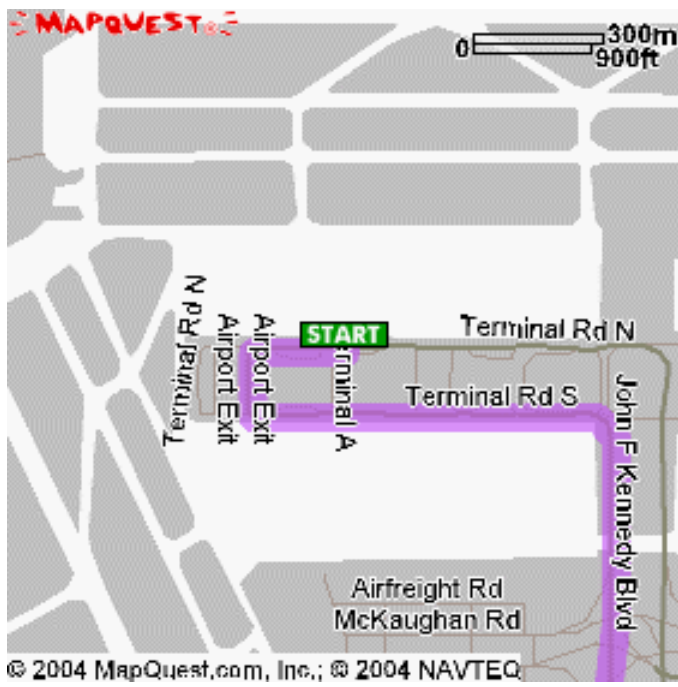

# George Bush Houston Intercontinental Airport (IAH)

**281-230-3000**

2800 N Terminal Rd - Houston, TX 77032

## From George Bush Airport (IAH) to Sermatech Dynamic

**Distance:** 26.17 miles

**Total Estimated Time:** 37 minutes

### Directions

### Distance

- 
-  **1.** Start out going West on TERMINAL RD N toward TERMINAL A BAGGAGE CLAIM. 0.1 miles
- 
-  **2.** Turn LEFT onto AIRPORT EXIT. <0.1 miles
- 
-  **3.** Turn LEFT onto TERMINAL RD S. 0.4 miles
- 
-  **4.** Turn SLIGHT RIGHT onto JOHN F KENNEDY BLVD/JFK BLVD. 3.3 miles
- 
-  **5.** Take the BELTWAY 8 WEST ramp toward I-45. <0.1 miles
- 
-  **6.** Turn SLIGHT RIGHT onto BELTWAY 8/N SAM HOUSTON PKWY E/N BELT DR E. 0.4 miles
- 
-  **7.** Merge onto BELTWAY 8 W/SAM HOUSTON PKWY W via the ramp- on the left- toward I-45. 4.5 miles
- 
-  **8.** BELTWAY 8 W/SAM HOUSTON PKWY W becomes SAM HOUSTON TOLLWAY W (Portions toll). 11.9 miles
- 
-  **9.** Merge onto US-290 W toward AUSTIN. 3.2 miles
- 
-  **10.** Take the exit toward WEST RD/ELDRIDGE RD. 0.1 miles
- 
-  **11.** Stay straight to go onto US-290 W/NORTHWEST FRWY. 0.2 miles
- 
-  **12.** Make a U-TURN onto US-290 E/NORTHWEST FRWY. 0.7 miles
- 
-  **13.** Turn RIGHT onto WRIGHT AVE/TAYLOR RD/WRIGHT RD. Continue to follow TAYLOR RD. 0.3 miles
- 
-  **14.** Turn LEFT onto FAIRVIEW ST. 0.3 miles
- 
-  **End at 7615 Fairview St, Houston, TX 77041-2111 US**