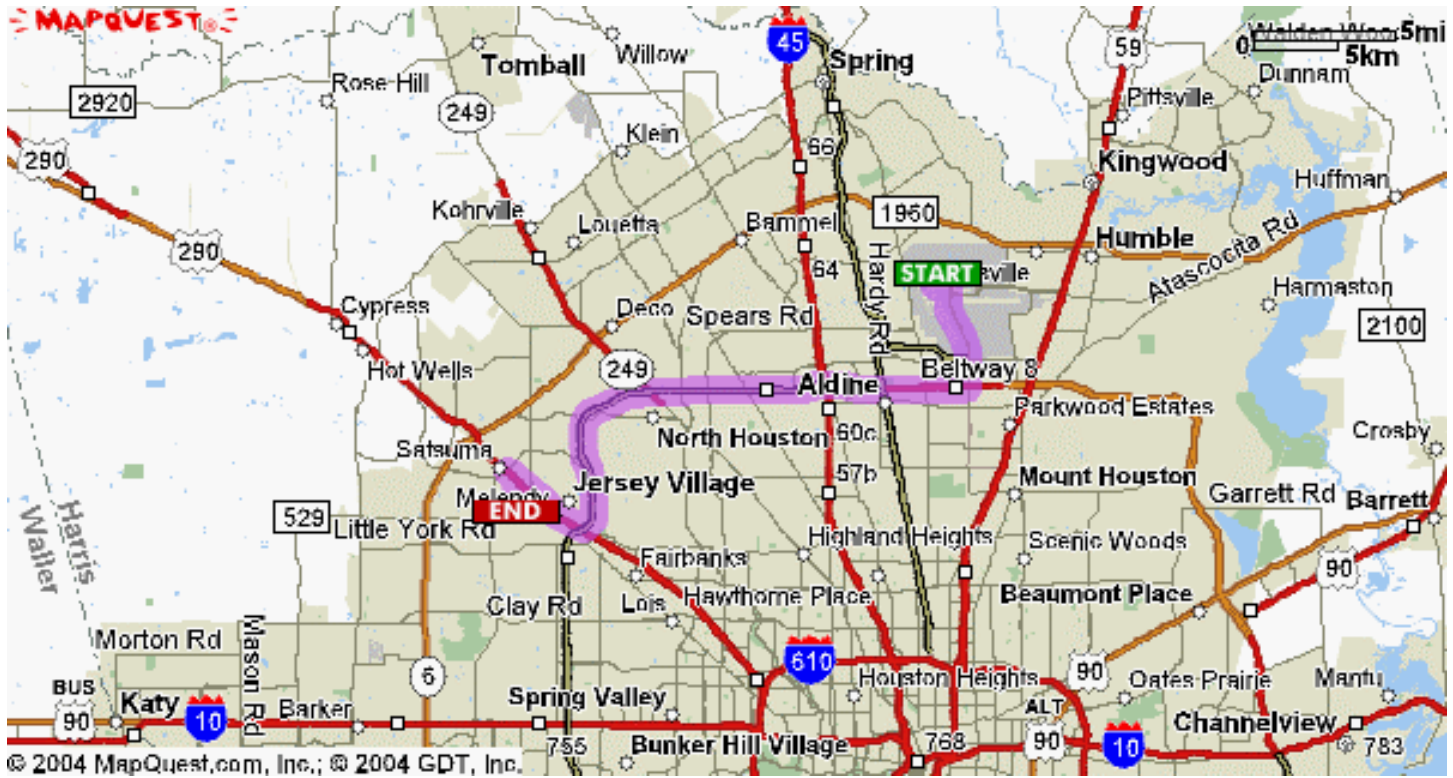

# George Bush Houston Intercontinental Airport (IAH)

**281-230-3000**

2800 N Terminal Rd - Houston, TX 77032

## From George Bush Airport (IAH) to Sermatech Dynamic

**Distance:** 26.17 miles

**Total Estimated Time:** 37 minutes

### Directions

### Distance

- 
-  **1.** Start out going West on TERMINAL RD N toward TERMINAL A BAGGAGE CLAIM. 0.1 miles
- 
-  **2.** Turn LEFT onto AIRPORT EXIT. <0.1 miles
- 
-  **3.** Turn LEFT onto TERMINAL RD S. 0.4 miles
- 
-  **4.** Turn SLIGHT RIGHT onto JOHN F KENNEDY BLVD/JFK BLVD. 3.3 miles
- 
-  **5.** Take the BELTWAY 8 WEST ramp toward I-45. <0.1 miles
- 
-  **6.** Turn SLIGHT RIGHT onto BELTWAY 8/N SAM HOUSTON PKWY E/N BELT DR E. 0.4 miles
- 
-  **7.** Merge onto BELTWAY 8 W/SAM HOUSTON PKWY W via the ramp- on the left- toward I-45. 4.5 miles
- 
-  **8.** BELTWAY 8 W/SAM HOUSTON PKWY W becomes SAM HOUSTON TOLLWAY W (Portions toll). 11.9 miles
- 
-  **9.** Merge onto US-290 W toward AUSTIN. 3.2 miles
- 
-  **10.** Take the exit toward WEST RD/ELDRIDGE RD. 0.1 miles
- 
-  **11.** Stay straight to go onto US-290 W/NORTHWEST FRWY. 0.2 miles
- 
-  **12.** Make a U-TURN onto US-290 E/NORTHWEST FRWY. 0.7 miles
- 
-  **13.** Turn RIGHT onto WRIGHT AVE/TAYLOR RD/WRIGHT RD. Continue to follow TAYLOR RD. 0.3 miles
- 
-  **14.** Turn LEFT onto FAIRVIEW ST. 0.3 miles
- 
-  **End at 7615 Fairview St, Houston, TX 77041-2111 US**