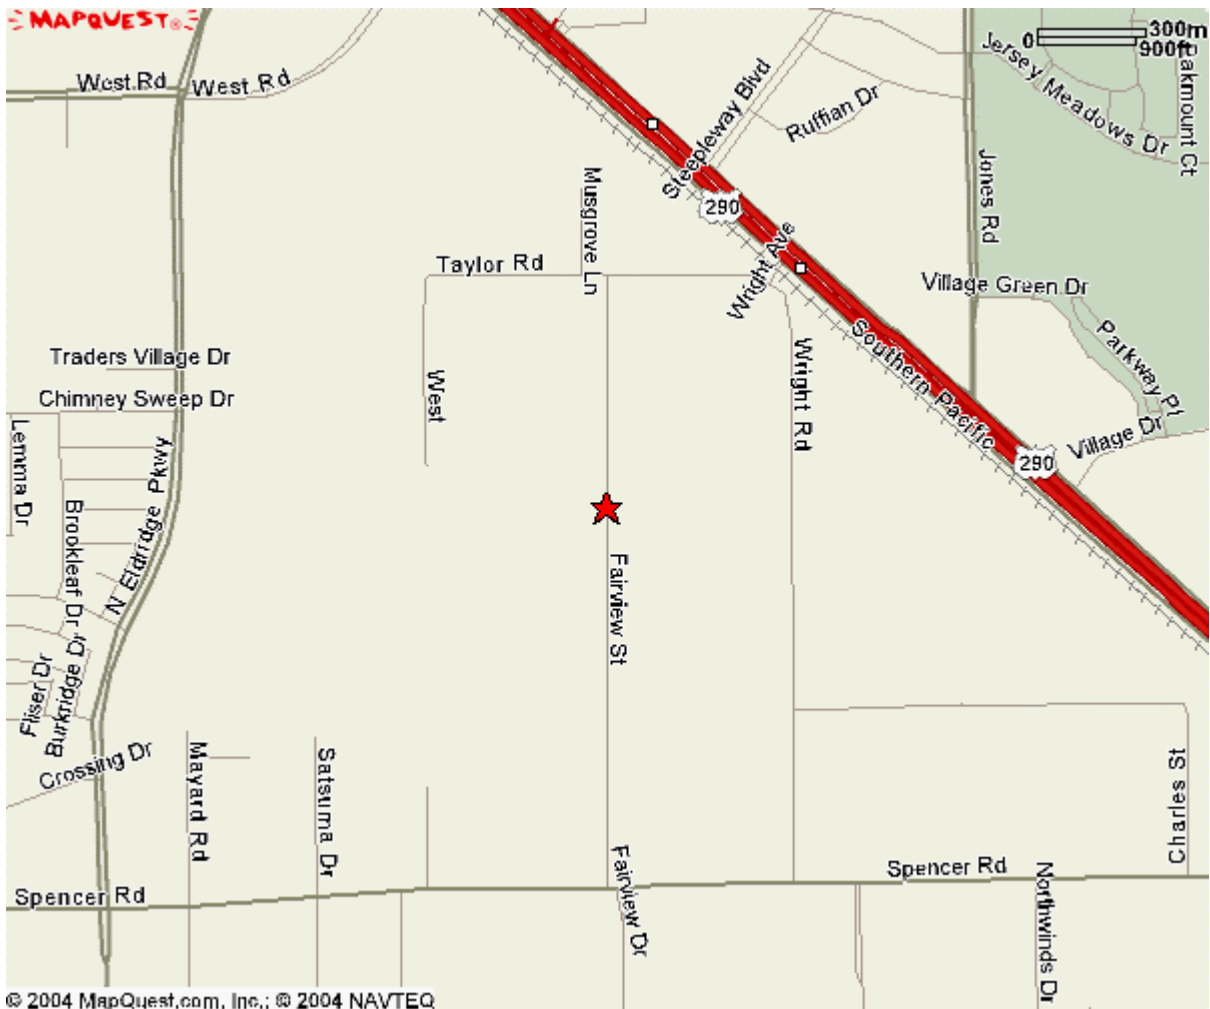

# George Bush Houston Intercontinental Airport (IAH)

**281-230-3000**

2800 N Terminal Rd - Houston, TX 77032

## From George Bush Airport (IAH) to Sermatech Dynamic

**Distance:** 26.17 miles

**Total Estimated Time:** 37 minutes

### Directions

**Directions**

**Distance**

- 
-  **1.** Start out going West on AIRPORT BLVD toward RUTHBY ST. 0.4 miles
- 
-  **2.** Turn RIGHT onto BROADWAY ST. 1.9 miles
- 
-  **3.** Turn SLIGHT LEFT onto GULF FRWY. 0.1 miles
- 
-  **4.** Merge onto I-45 N/US-75 N. 11.7 miles
- 
-  **5.** Merge onto I-610 W via exit number 51. 4.8 miles
- 
-  **6.** Merge onto US-290 W via exit number 13B toward AUSTIN. 8.2 miles
- 
-  **7.** Take the exit toward FM-529/SENATE AVE. 0.1 miles
- 
-  **8.** Turn SLIGHT LEFT onto NORTHWEST FRWY/US-290 W. 0.6 miles
- 
-  **9.** Turn SLIGHT LEFT onto SPENCER RD/FM 529. 1.5 miles
- 
-  **10.** Turn RIGHT onto FAIRVIEW ST. 0.5 miles
- 
-  **End at 7615 Fairview St, Houston, TX 77041-2111 US**